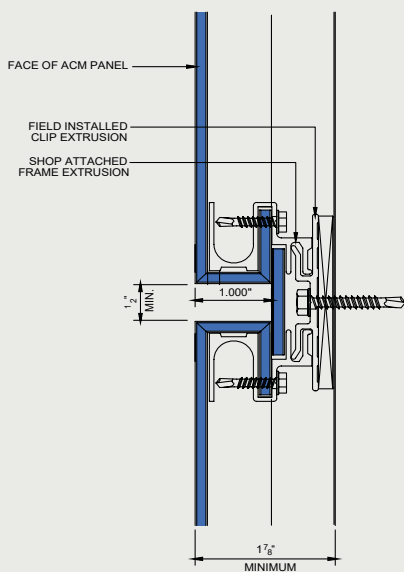

### Applications:

- Facade & curtain wall cladding
- Interior walls & ceilings

Ph: 602-275-1676 Fax: 602-275-1739

Panels Systems Available:

ACM Series A1000 Dry System

ACM Series A2000 Wet Seal System

ACM Series A1000NF Nonexposed Fastener System