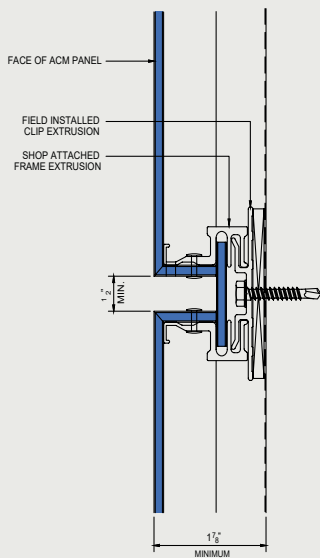

Panels Systems Available: