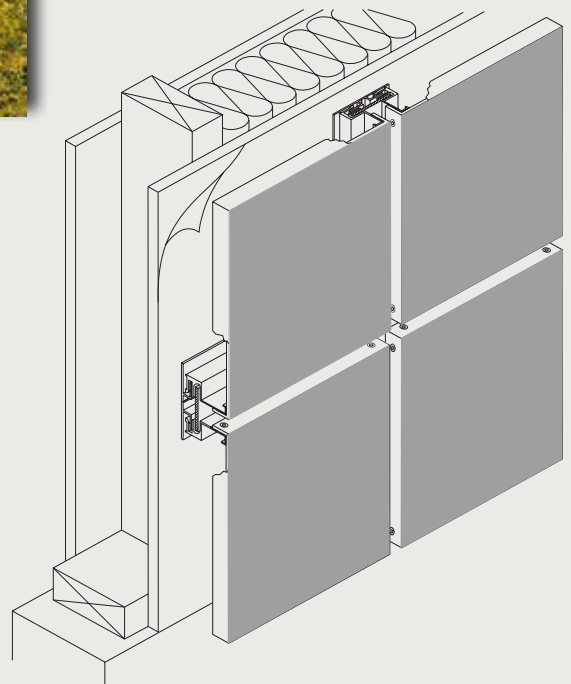

Vireo at Park Place, Irvine, CA

ACM Panel Installation