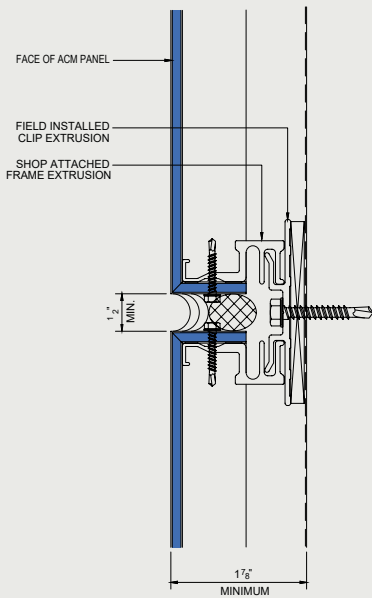

### Applications:

- Facade & curtain wall cladding
- Interior walls & ceilings

Ph: 602-275-1676 Fax: 602-275-1739

Panels Systems Available:

ACM Series A1000 Dry System

ACM Series A2000 Wet Seal System

ACM Series A1000NF Nonexposed Fastener System