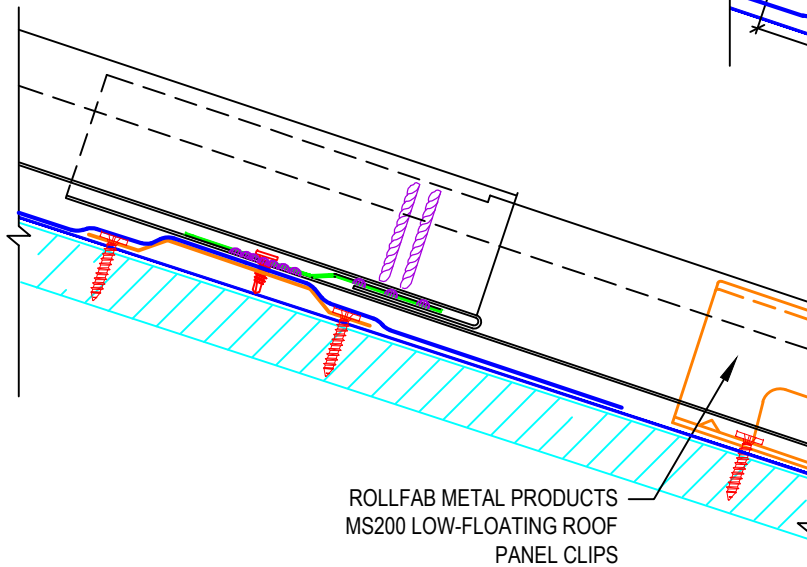

EXPLODED VIEW

FINISHED VIEW

PANEL SYSTEM: SL-175	
ISSUE / REVISION DATE: 1/11/2013	DETAIL NO. SL175-LAP
NOT TO SCALE	

**PANEL ENDLAP**

2529 WEST JACKSON ST, PHX, AZ 85009  
 PH: (602) 275-1676 FAX: (602) 275-1739