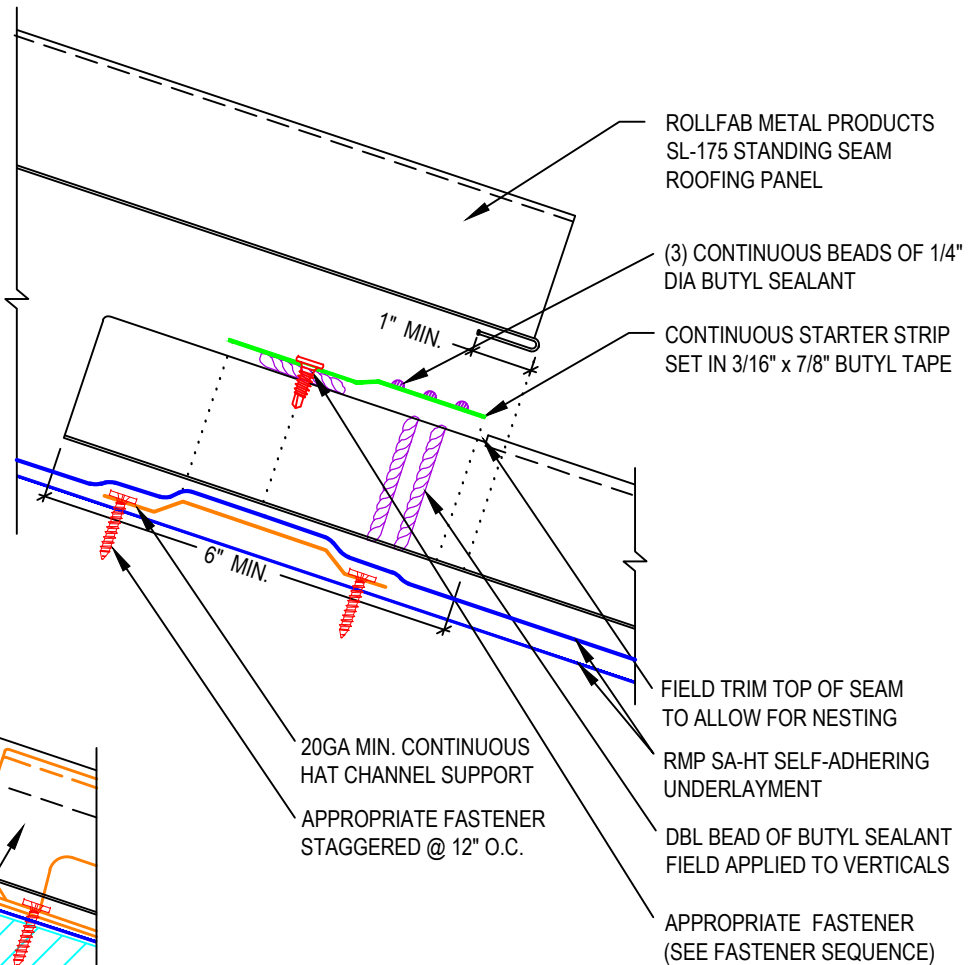

EXPLODED VIEW

FINISHED VIEW

PANEL SYSTEM: SL-175	
ISSUE / REVISION DATE: 1/11/2013	DETAIL NO. SL175-LAP
NOT TO SCALE	

**PANEL ENDLAP**

2529 WEST JACKSON ST, PHX, AZ 85009  
 PH: (602) 275-1676 FAX: (602) 275-1739