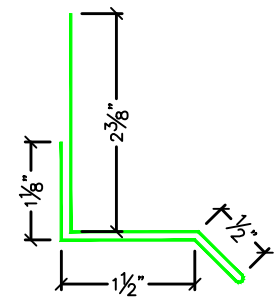

DRIP FLASHING

ZEE SPACER

RIGIDIZED WALL PANEL PROFILE

DRIP FLASHING

HEAD ANGLE FLASHING

****IT IS RECOMMENDED, THAT A MANUFACTURE APPROVED "AIR & WATER/VAPOR" MEMBRANE BE APPLIED TO THE WALL, BEHIND THE WALL PANEL SYSTEM.**

HORIZONTAL DRIP @ SILL

2529 WEST JACKSON ST, PHX, AZ 85009
 PH: (602) 275-1676 FAX: (602) 275-1739

| | |
|--------------------------------------|----------------------------|
| PANEL SYSTEM: RIGIDIZED WALL | |
| ISSUE / REVISION DATE: 01/08/2013 | DETAIL NO. RWHDS |
| NOT TO SCALE | |