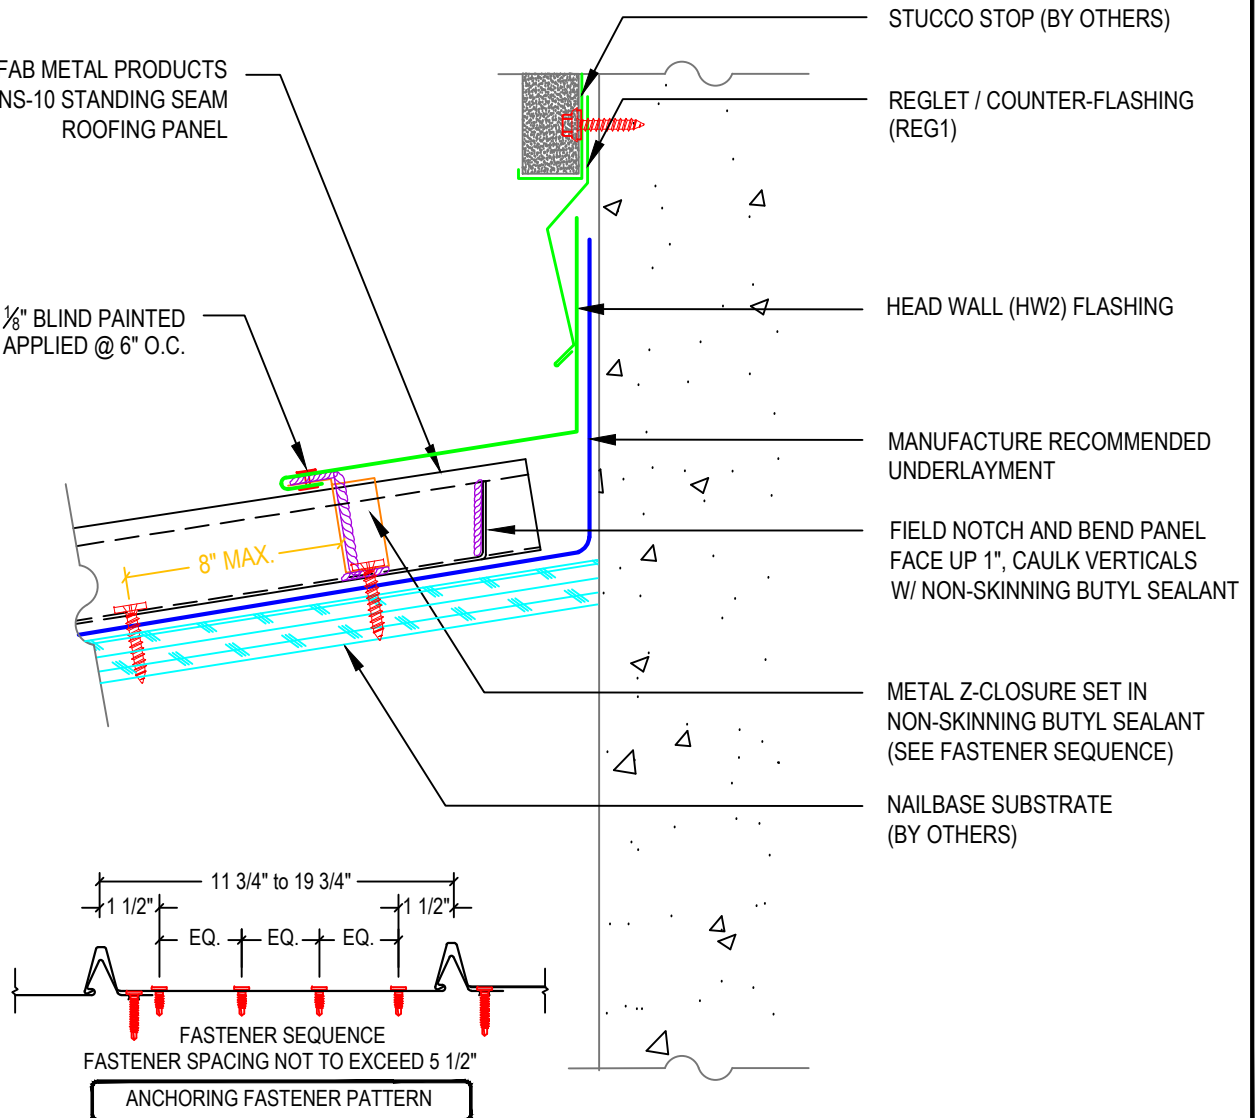

HEAD WALL FLASHING (HW2)

REGLET (REG1)

ZEE CLOSURE (ZC1)

ROLLFAB METAL PRODUCTS
NS-10 STANDING SEAM
ROOFING PANEL

#44 x 1/8" BLIND PAINTED
RIVETS APPLIED @ 6" O.C.

HEAD WALL W/ REGLET

2529 WEST JACKSON ST, PHX, AZ 85009
PH: (602) 275-1676 FAX: (602) 275-1739

PANEL SYSTEM: NS-10	
ISSUE / REVISION DATE: 1/28/2013	DETAIL NO. NS10HWR
NOT TO SCALE	