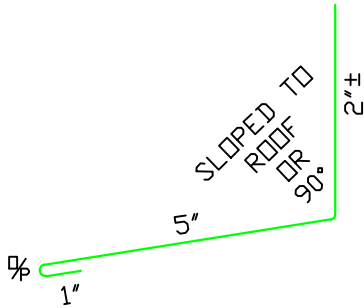

HEAD WALL FLASHING (HW2)

REGLET (REG1)

ZEE CLOSURE (ZC1)

ROLLFAB METAL PRODUCTS
NS-10 STANDING SEAM
ROOFING PANEL

#44 x 1/8" BLIND PAINTED
RIVETS APPLIED @ 6" O.C.

HEAD WALL W/ REGLET

2529 WEST JACKSON ST, PHX, AZ 85009
PH: (602) 275-1676 FAX: (602) 275-1739