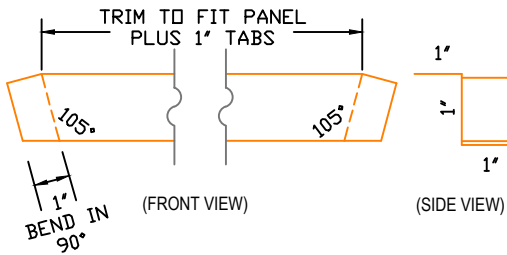

HEAD WALL FLASHING (HW2)

REGLET (REG1)

ZEE CLOSURE (ZC1)

ROLLFAB METAL PRODUCTS
NS-10 STANDING SEAM
ROOFING PANEL

#44 x 1/8" BLIND PAINTED
RIVETS APPLIED @ 6" O.C.

HEAD WALL W/ REGLET

2529 WEST JACKSON ST, PHX, AZ 85009
PH: (602) 275-1676 FAX: (602) 275-1739

PANEL SYSTEM: NS-10	
ISSUE / REVISION DATE: 1/28/2013	DETAIL NO. NS10HWR
NOT TO SCALE	