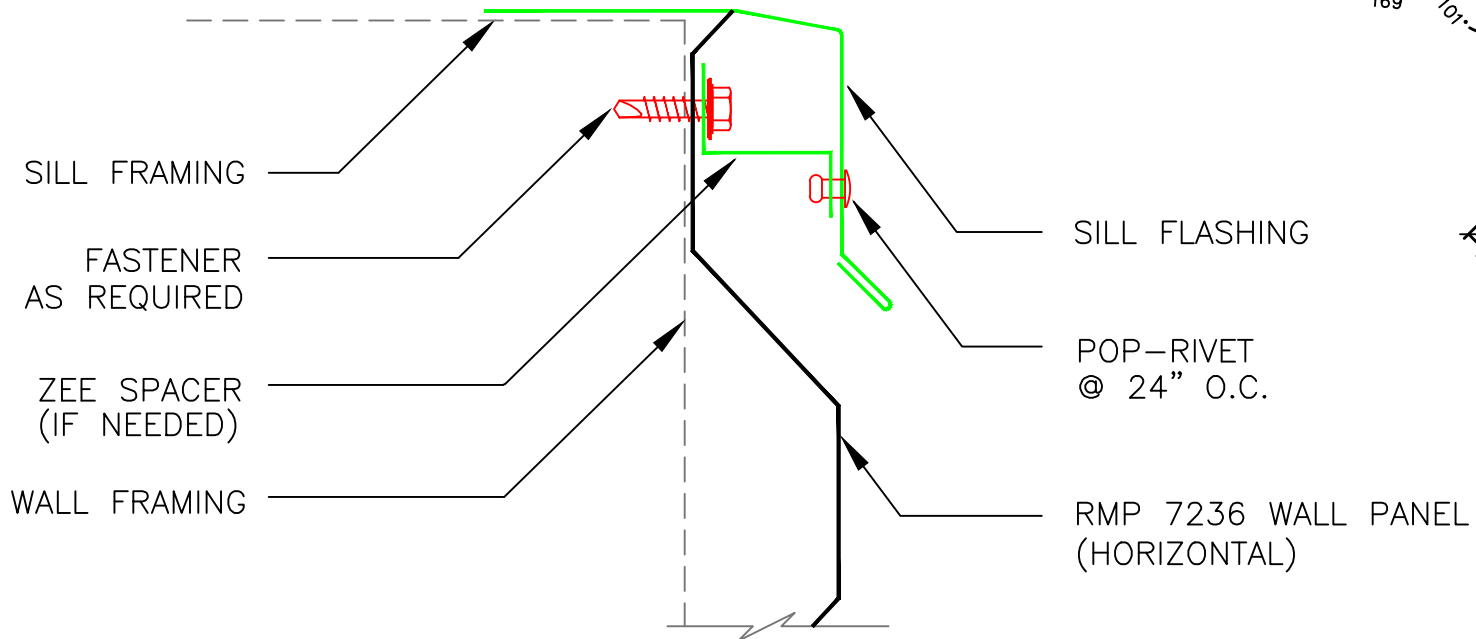

ZEE SPACER

SILL FLASHING

RMP 7236 PANEL PROFILE

**\*\*IT IS RECOMMENDED, THAT A MANUFACTURE APPROVED "AIR & WATER/VAPOR" MEMBRANE BE APPLIED TO THE WALL, BEHIND THE WALL PANEL SYSTEM.**

**HORIZONTAL SILL FLASHING**