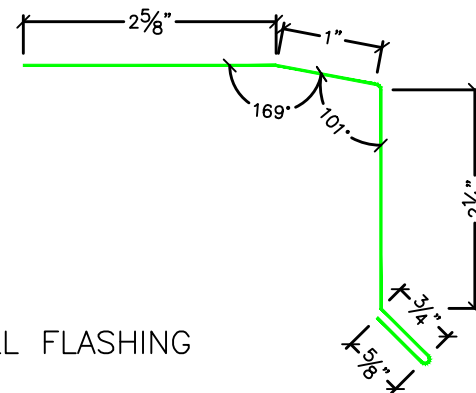

ZEE SPACER

SILL FLASHING

RMP 7236 PANEL PROFILE

**\*\*IT IS RECOMMENDED, THAT A MANUFACTURE APPROVED "AIR & WATER/VAPOR" MEMBRANE BE APPLIED TO THE WALL, BEHIND THE WALL PANEL SYSTEM.**

**HORIZONTAL SILL FLASHING**